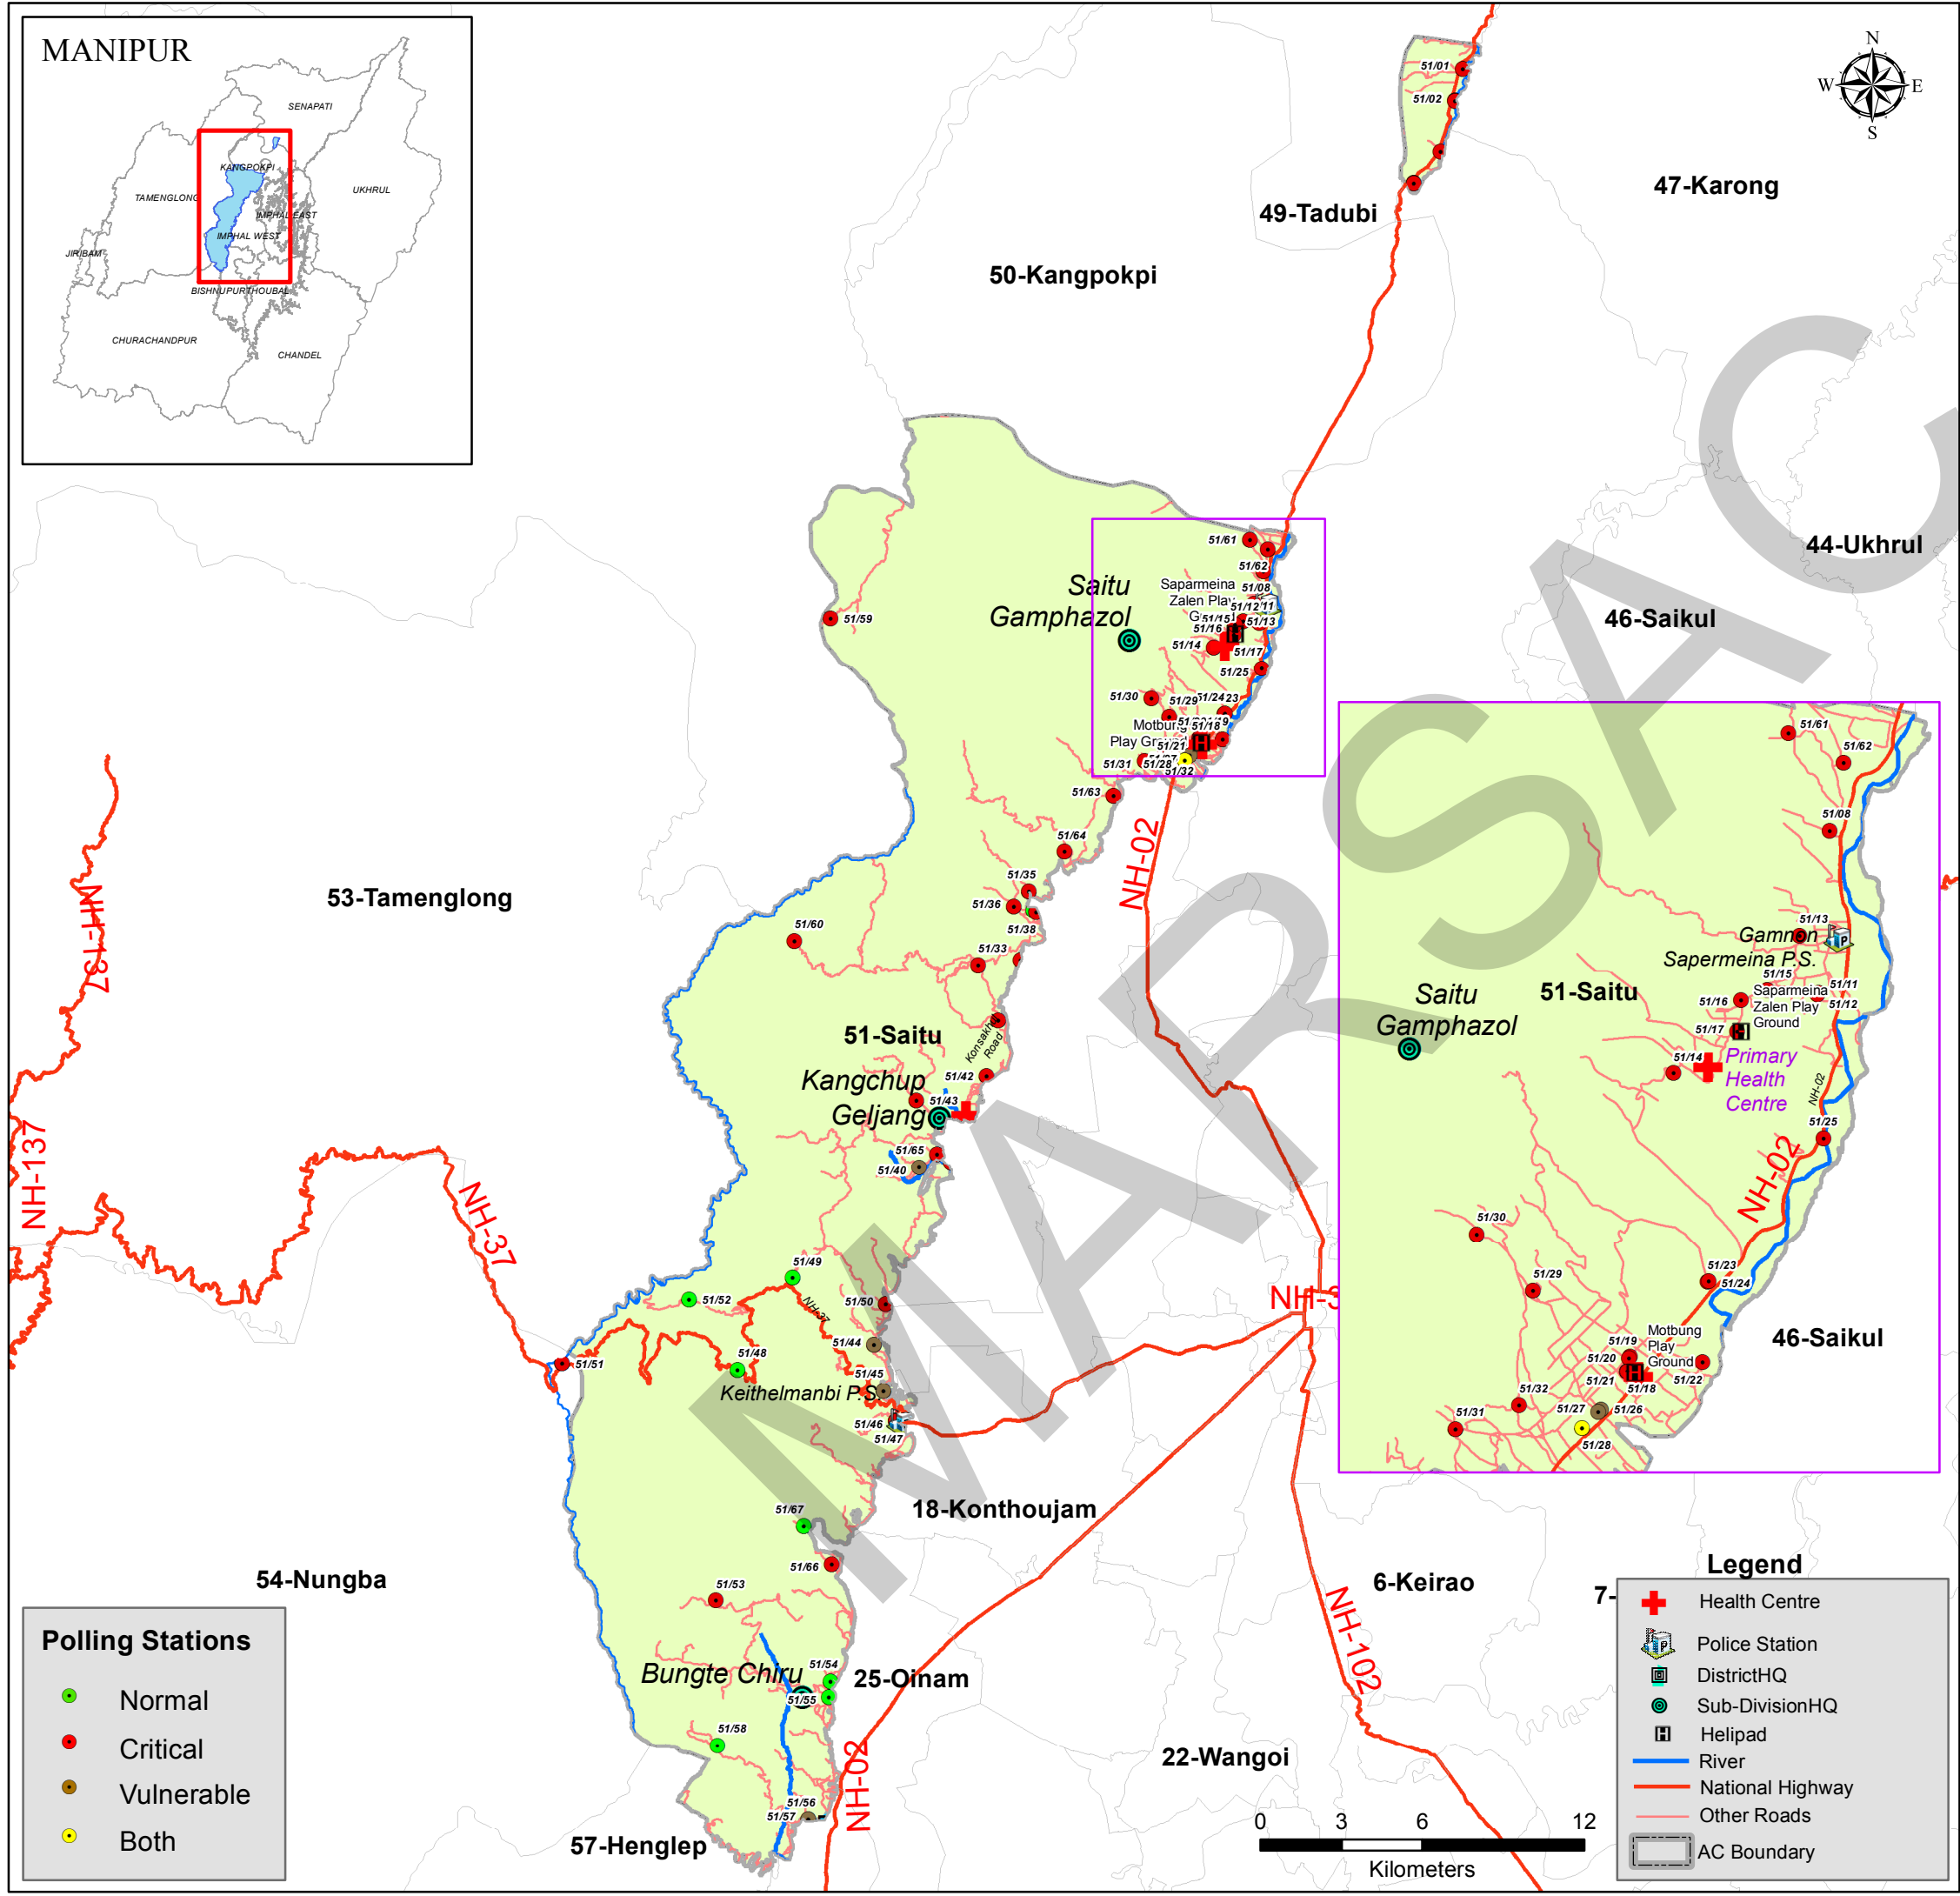

MANIPUR

AC MAP
(51-Saitu AC)